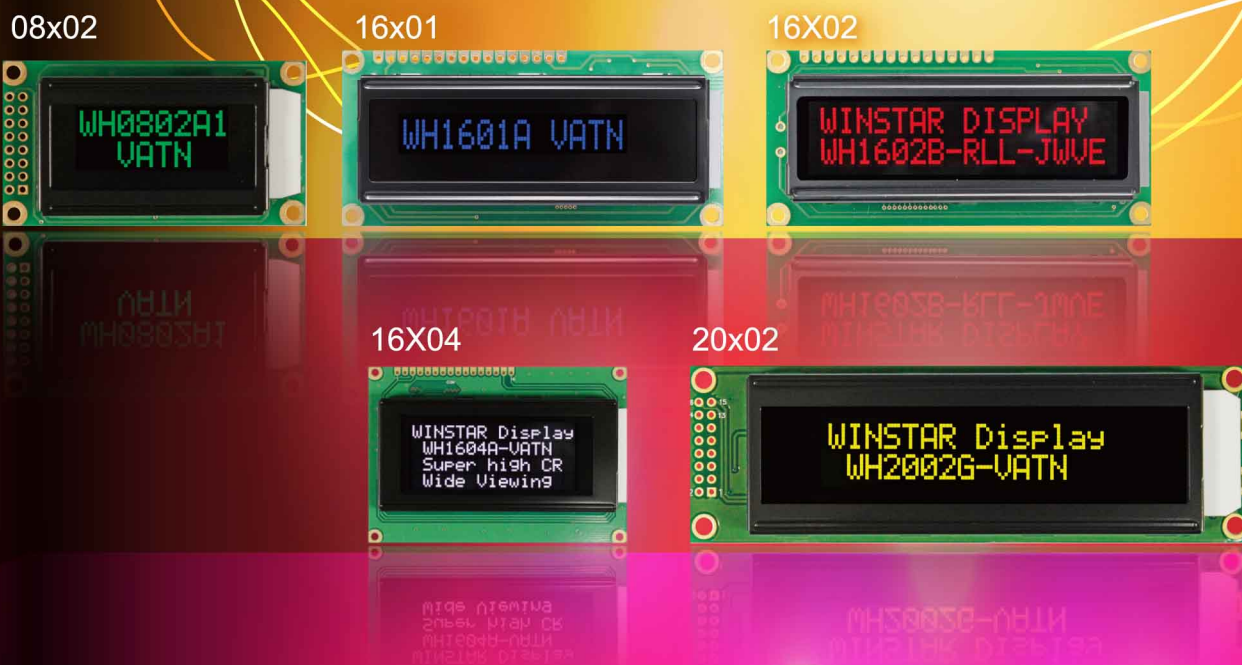

VATN Display

Super high contrast ratio

Wide viewing angle

Mode: Negative mode

Back light: white / green / yellow-green / red / blue

High backlight brightness