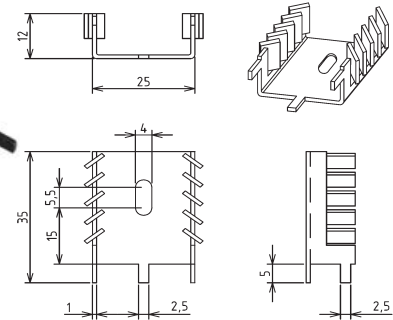

GAMA aluminium

Part No.	Material/Surface Finish	Description
ST-TE19BK	aluminium/black anodised	19x19x10mm

Part No.	Ord.No.
S ST-TE19BK	66167

ST-TE28BK Series

GAMA aluminium

Part No.	Material/Surface Finish	Description
ST-TE28BK	aluminium/black anodised	25x35x12mm

Part No.	Ord.No.
S ST-TE28BK	66168

ST-TEA28BK Series

GAMA aluminium

Part No.	Material/Surface Finish	Description
ST-TEA28BK	aluminium/black anodised	24x38x21,7mm

Part No.	Ord.No.
S ST-TEA28BK	66169