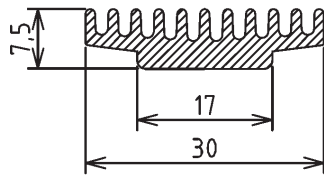

Standard Heatsinks

ST-KE30/XX Series

GAMA aluminium

Part No.	Material/Surface Finish	Description
ST-KE30/40AL	aluminium/non-anodised	L=40mm 30x7,5
ST-KE30/60AL	aluminium/non-anodised	L=60mm 30x7,5

Part No.	Ord.No.
S ST-KE30/40AL	65684
O ST-KE30/60AL	65763

ST-T19BK Series

GAMA aluminium

Part No.	Material/Surface Finish	Description
ST-T19BK	aluminium/black anodised	15x15x9mm

Part No.	Ord.No.
S ST-T19BK	66164

ST-T22BK Series

GAMA aluminium

Part No.	Material/Surface Finish	Description
ST-T22BK	aluminium/black anodised	18x36x5mm

GAMA aluminium

Part No.	Material/Surface Finish	Description
ST-TE19BK	aluminium/black anodised	19x19x10mm

Part No.	Ord.No.
S ST-TE19BK	66167

ST-TE28BK Series

GAMA aluminium

Part No.	Material/Surface Finish	Description
ST-TE28BK	aluminium/black anodised	25x35x12mm

Part No.	Ord.No.
S ST-TE28BK	66168

ST-TEA28BK Series

GAMA aluminium

Part No.	Material/Surface Finish	Description
ST-TEA28BK	aluminium/black anodised	24x38x21,7mm

Part No.	Ord.No.
S ST-TEA28BK	66169