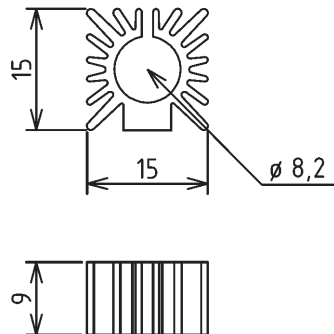

Standard Heatsinks

ST-KE30/XX Series

GAMA aluminium

Part No.	Material/Surface Finish	Description
ST-KE30/40AL	aluminium/non-anodised	L=40mm 30x7,5
ST-KE30/60AL	aluminium/non-anodised	L=60mm 30x7,5

Part No.	Ord.No.
S ST-KE30/40AL	65684
O ST-KE30/60AL	65763

ST-T19BK Series

GAMA aluminium

Part No.	Material/Surface Finish	Description
ST-T19BK	aluminium/black anodised	15x15x9mm

Part No.	Ord.No.
S ST-T19BK	66164

ST-T22BK Series

GAMA aluminium

Part No.	Material/Surface Finish	Description
ST-T22BK	aluminium/black anodised	18x36x5mm

GAMA aluminium

Part No.	Material/Surface Finish	Description
ST-TE19BK	aluminium/black anodised	19x19x10mm

Part No.	Ord.No.
S ST-TE19BK	66167

ST-TE28BK Series

GAMA aluminium

Part No.	Material/Surface Finish	Description
ST-TE28BK	aluminium/black anodised	25x35x12mm

Part No.	Ord.No.
S ST-TE28BK	66168

ST-TEA28BK Series

GAMA aluminium

Part No.	Material/Surface Finish	Description
ST-TEA28BK	aluminium/black anodised	24x38x21,7mm

Part No.	Ord.No.
S ST-TEA28BK	66169