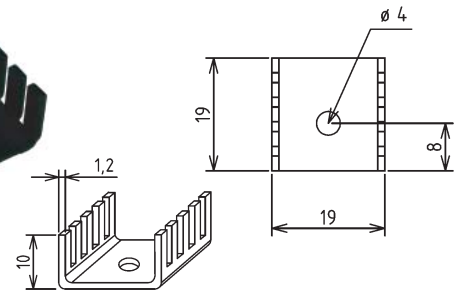

GAMA aluminium

Part No.	Material/Surface Finish	Description
ST-TE19BK	aluminium/black anodised	19x19x10mm

Part No.	Ord.No.
S ST-TE19BK	66167

ST-TE28BK Series

GAMA aluminium

Part No.	Material/Surface Finish	Description
ST-TE28BK	aluminium/black anodised	25x35x12mm

Part No.	Ord.No.
S ST-TE28BK	66168

ST-TEA28BK Series

GAMA aluminium

Part No.	Material/Surface Finish	Description
ST-TEA28BK	aluminium/black anodised	24x38x21,7mm

Part No.	Ord.No.
S ST-TEA28BK	66169