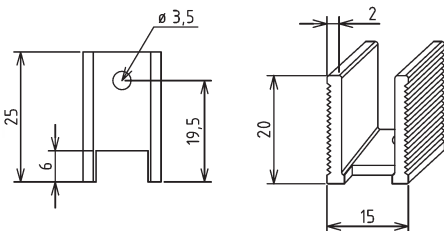

ST-T25ABK Series

GAMA aluminium

Part No.	Material/Surface Finish	Description
ST-T25ABK	aluminium/black anodised	15x25x20mm

Part No.	Ord.No.
S ST-T25ABK	66166