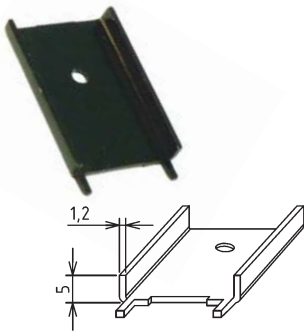

Standard Heatsinks

ST-KE30/XX Series

GAMA aluminium

Part No.	Material/Surface Finish	Description
ST-KE30/40AL	aluminium/non-anodised	L=40mm 30x7,5
ST-KE30/60AL	aluminium/non-anodised	L=60mm 30x7,5

Part No.	Ord.No.
S ST-KE30/40AL	65684
O ST-KE30/60AL	65763

ST-T19BK Series

GAMA aluminium

Part No.	Material/Surface Finish	Description
ST-T19BK	aluminium/black anodised	15x15x9mm

Part No.	Ord.No.
S ST-T19BK	66164

ST-T22BK Series

GAMA aluminium

Part No.	Material/Surface Finish	Description
ST-T22BK	aluminium/black anodised	18x36x5mm

GAMA aluminium

Part No.	Material/Surface Finish	Description
ST-TE19BK	aluminium/black anodised	19x19x10mm

Part No.	Ord.No.
S ST-TE19BK	66167

ST-TE28BK Series

GAMA aluminium

Part No.	Material/Surface Finish	Description
ST-TE28BK	aluminium/black anodised	25x35x12mm

Part No.	Ord.No.
S ST-TE28BK	66168

ST-TEA28BK Series

GAMA aluminium

Part No.	Material/Surface Finish	Description
ST-TEA28BK	aluminium/black anodised	24x38x21,7mm

Part No.	Ord.No.
S ST-TEA28BK	66169