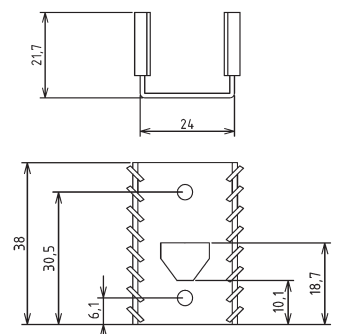

GAMA aluminium

Part No.	Material/Surface Finish	Description
ST-TE19BK	aluminium/black anodised	19x19x10mm

Part No.	Ord.No.
S ST-TE19BK	66167

ST-TE28BK Series

GAMA aluminium

Part No.	Material/Surface Finish	Description
ST-TE28BK	aluminium/black anodised	25x35x12mm

Part No.	Ord.No.
S ST-TE28BK	66168

ST-TEA28BK Series

GAMA aluminium

Part No.	Material/Surface Finish	Description
ST-TEA28BK	aluminium/black anodised	24x38x21,7mm

Part No.	Ord.No.
S ST-TEA28BK	66169