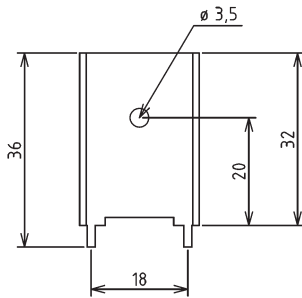

Standard Heatsinks

ST-KE30/XX Series

GAMA aluminium

Part No.	Material/Surface Finish	Description
ST-KE30/40AL	aluminium/non-anodised	L=40mm 30x7,5
ST-KE30/60AL	aluminium/non-anodised	L=60mm 30x7,5

Part No.	Ord.No.
S ST-KE30/40AL	65684
O ST-KE30/60AL	65763

ST-T19BK Series

GAMA aluminium

Part No.	Material/Surface Finish	Description
ST-T19BK	aluminium/black anodised	15x15x9mm

Part No.	Ord.No.
S ST-T19BK	66164

ST-T22BK Series

GAMA aluminium

Part No.	Material/Surface Finish	Description
ST-T22BK	aluminium/black anodised	18x36x5mm

GAMA aluminium

Part No.	Material/Surface Finish	Description
ST-TE19BK	aluminium/black anodised	19x19x10mm

Part No.	Ord.No.
S ST-TE19BK	66167

ST-TE28BK Series

GAMA aluminium

Part No.	Material/Surface Finish	Description
ST-TE28BK	aluminium/black anodised	25x35x12mm

Part No.	Ord.No.
S ST-TE28BK	66168

ST-TEA28BK Series

GAMA aluminium

Part No.	Material/Surface Finish	Description
ST-TEA28BK	aluminium/black anodised	24x38x21,7mm

Part No.	Ord.No.
S ST-TEA28BK	66169